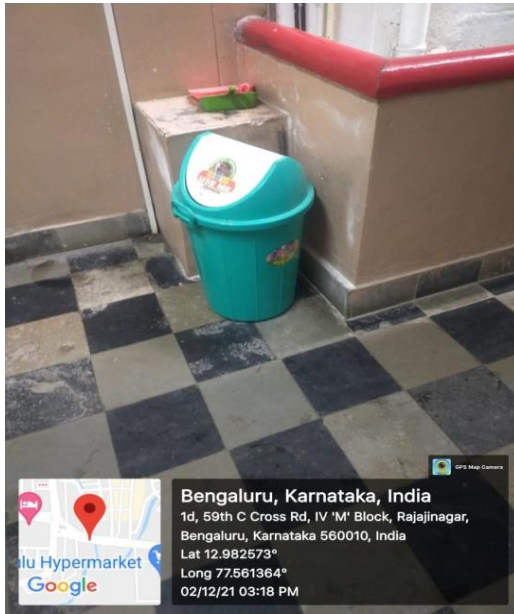

SJR

Sri Jagadguru Renukacharya Education Society®

ಎಸ್. ಜಿ. ಆರ್. ಮಹಿಳಾ ಕಾಲೇಜು

College for Women

(Affiliated to Bangalore Central University & Accredited with 'A' Grade by NAAC).

#1/D, 59' 'C' Cross, 4' 'M' Block, Rajajinagar, Bengaluru-560 010.

Phone: 080-23381734, 23359474. E-mail: principal@sjrcw.edu.in.

Website: www.sjrcw.edu.in

7.1.3 Facilities in the Institution for the management of the following types of degradable and non-degradable waste

1. Solid waste management:

- To minimize the problem of waste disposal separate dust bins are kept in each floor for dry waste and wet waste. This collected waste is regularly collected by the BBMP garbage collector.