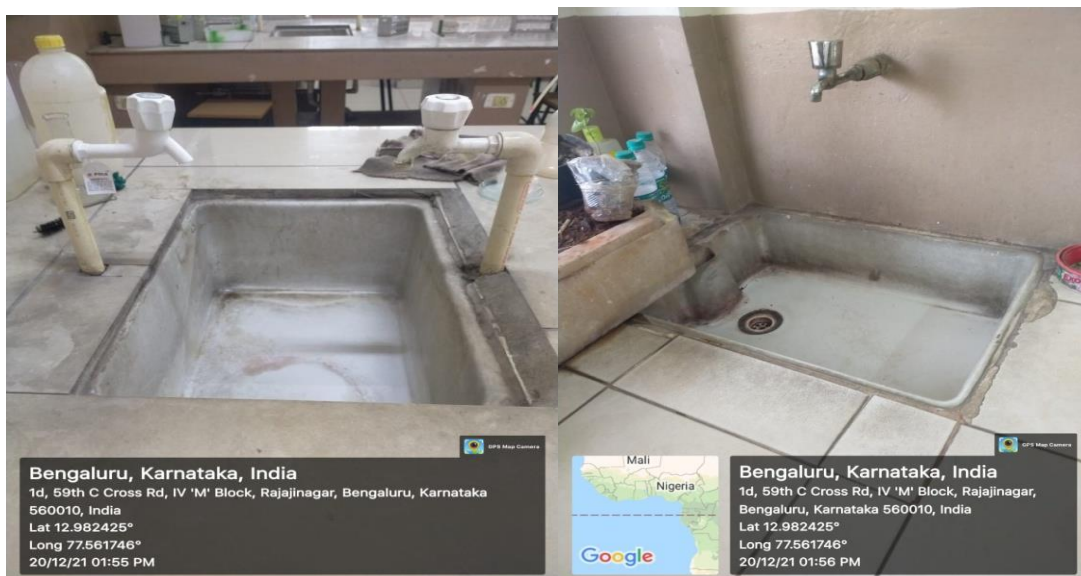

- The college has setup sanitary napkin destroyer machine in the washroom for incineration of used napkins to keep the hygiene of the premises.

2. Plastic Free:

Following the Government of India's resolution to ban all single use plastics.

- Campus is plastic free; students and teachers are not allowed to bring single use plastic bags inside the campus.

3. Liquid waste management:

- The institute ensures that the water wastage is minimized and leaky taps and pipes are under regular check
- Practical labs like chemistry, botany and bio-technology have taken measures to ensure that all the chemicals are diluted before discarding in the wash basin